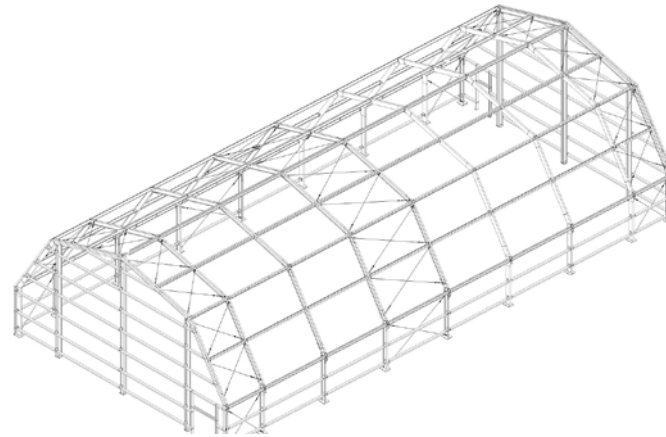

TECHNICAL DATA

Standart Sizes

18m x 36m with 3m side height.

Bay distance: 5m

Wind load 120km/h

Snow Load: 75 kg/m²

Advantages

- Quick assembly
- Functional and optimised internal dimensions
- Natural lighting
- Minimum foundation requirements
- Turn-key solution from design to installation
- Relocatable
- HVAC (optional)
- Lighting Armatures (optional)